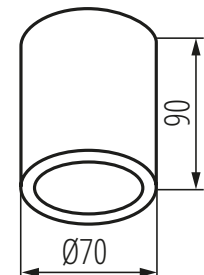

Kanlux

Kanlux

Technical parameters:

Power supply: 220-240 VAC

Light source: max 7W (PAR16 LED)

Cap: GU10

Angle adjustment: NONE

Housing material: aluminum alloy

Lampshade material: plastic

Color: white, black, gray (anthracite)

Protection class: I

Dimensions: IP 65

Dimensions: Ø70X90 mm

Ambient temperature range to which the product can be exposed: -20÷35°C

Kanlux

Kanlux
AQILO IP65